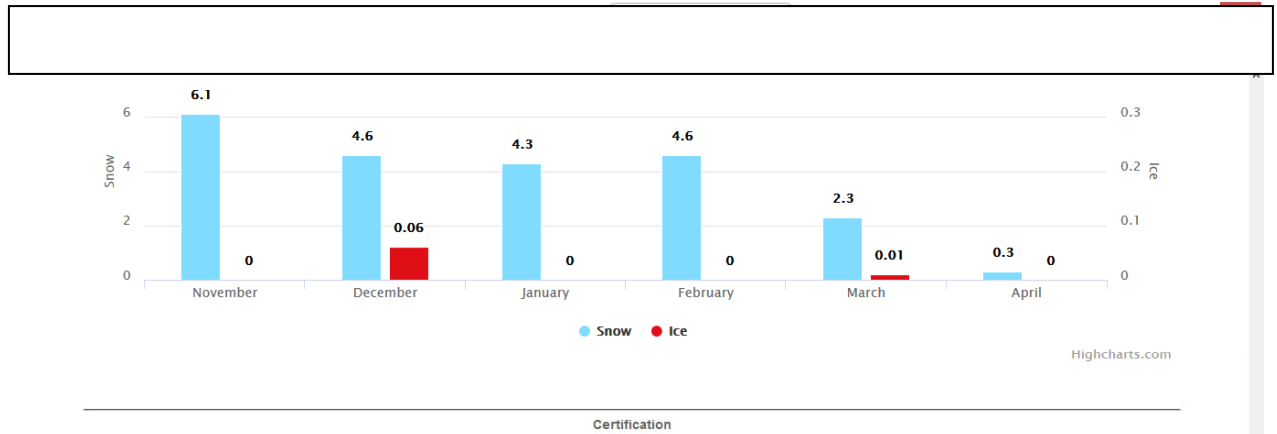

GRAPH SHOWING SNOW/ICE TOTALS & CERTIFICATION OF REPORT BY AN INDEPENDENT THIRD PARTY CERTIFIED CONSULTING METEOROLOGIST